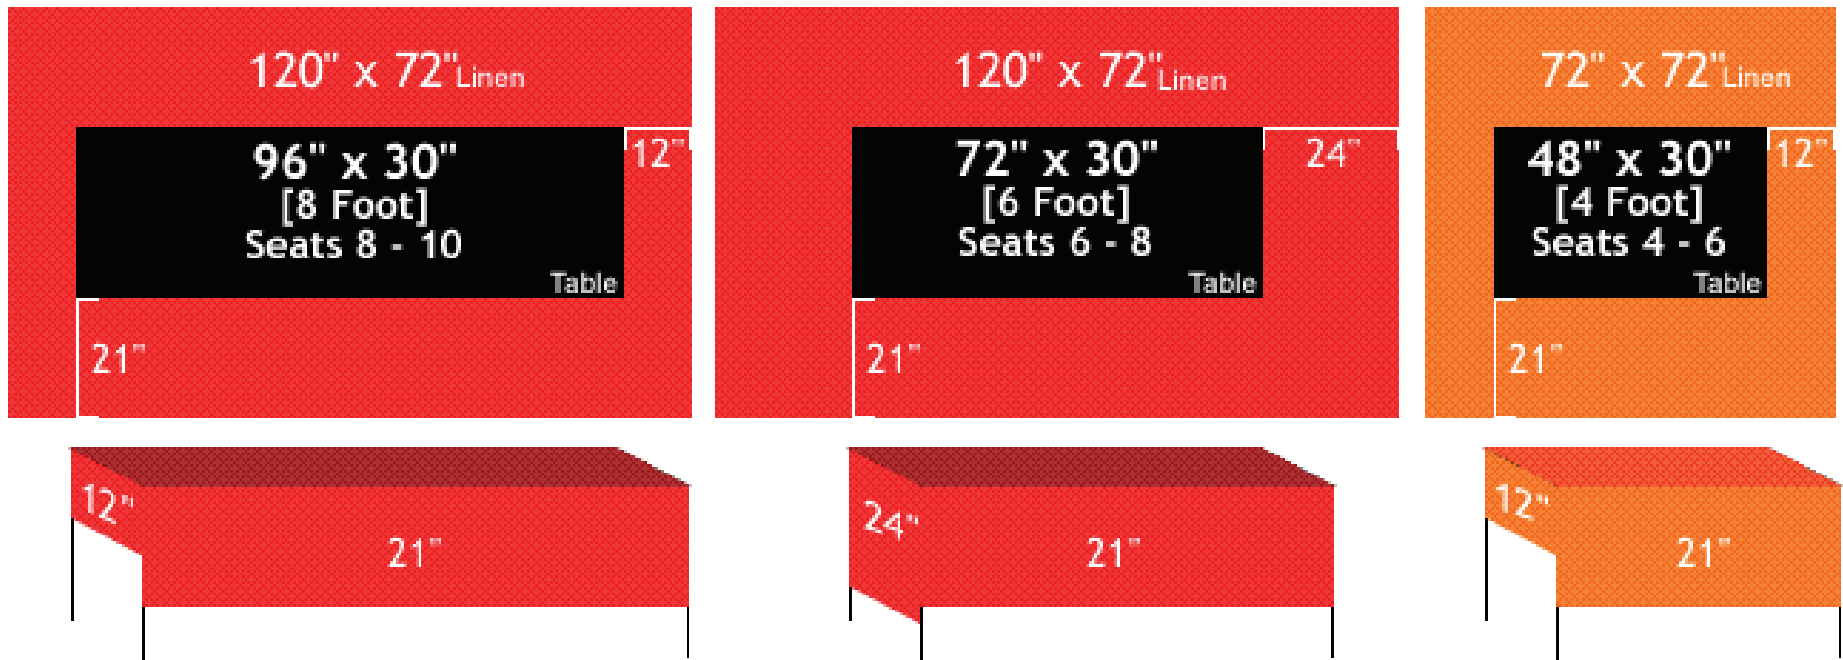

RECTANGULAR TABLE LINEN GUIDE

address. 1000 Russell Street city.state.zip. Baltimore, MD 21230 phone. 410-752-5520 fax. 410-7525528 web. abcpartyandtent.com